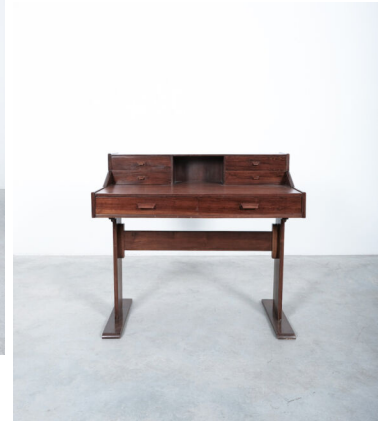

**[Fratelli Proserpio
Teak Desk Writing
Table, Italy, Mid-
Century](#)**

**[Teak Veneer Writing
Table or Desk, Italy](#)**