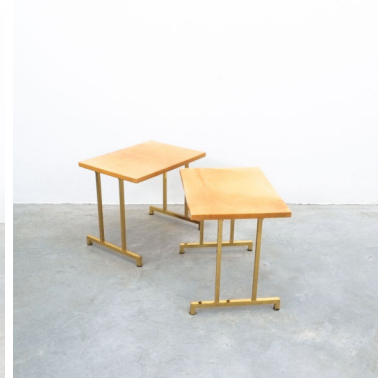

GALLERY IMAGES

PRODUCT DESCRIPTION

White Marble.

French side tables from marble marquetry, circa 1970.

Beautiful pair of side tables that are slightly different in size (not in height).

Rare handcrafted small tables made from marble rille on a wooden core.

Therefore they weigh less than solid marble pieces.

They are in good condition with no major blemishes, some minor chips are present.

Will sell as a pair only.

Dimensions are: larger table 27.55" x 27.55" x 19.29" (height)/ smaller table: 25.6" x 25.6" x 19.29".

ADDITIONAL INFORMATION

Dimensions	70 × 70 × 49 cm
material	marble
period	1970-1980

YOU MAY ALSO LIKE...

**[De Sede Table DS 47 Square Table
Leather Bronze Mirror, Circa 1970](#)**

[Vignelli Massive 4 Block Travertine Glass Coffee Table, circa 1970](#)

[Side Tables Pair of Glass Wood Iron Tables, Italy, 1960](#)

[Aldo Tura Pair of Tan Parchment Brass Coffee or Side Tables, Italy, 1970](#)