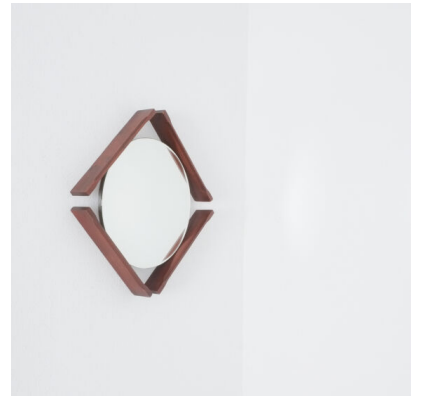

WALNUT PAIR OF MIRRORS, MIDCENTURY, ITALY CIRCA 1965

\$2,800

SKU: N/A | **Categories:** [Mirrors](#), [New](#) | **Tags:** [Dino Cavalli](#), [italy](#), [walnut](#)

GALLERY IMAGES

PRODUCT DESCRIPTION

Walnut. Pair of walnut mirrors, midcentury, Italy, circa 1965

Pair of walnut mirrors, midcentury, Italy.

They are in very good condition.

Priced as a pair. Dimensions are 20.4" x 15.76" x 2.55".

ADDITIONAL INFORMATION

| | |
|-------------------|------------------|
| Dimensions | 52 × 52 × 6.5 cm |
| period | 1960 - 1970 |
| material | walnut |

YOU MAY ALSO LIKE...

**Dino Cavalli Walnut
Mirror,
19.5"Midcentury,
Italy 1965**

**Dino Cavalli Walnut
Mirror, Midcentury,
Italy 1965**

**Max Ingrand
Illuminated Fontana
Arte Mirror, Italy,
circa 1960**

**Fontana Arte Style
Scalloped Mirror**