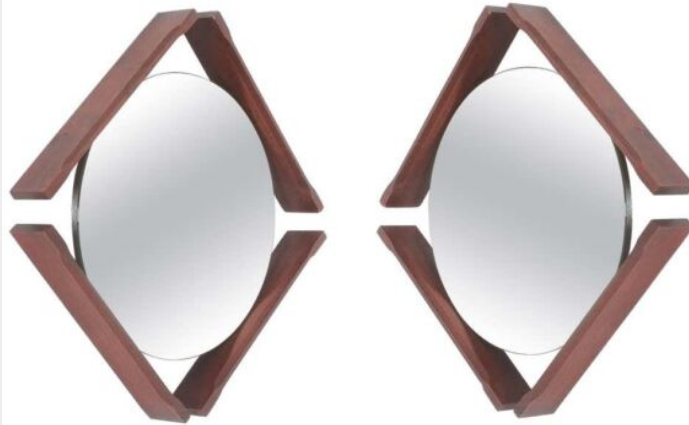

WALNUT PAIR OF MIRRORS, MIDCENTURY, ITALY CIRCA 1965

\$2,800

SKU: N/A | **Categories:** [Mirrors](#), [New](#) | **Tags:** [Dino Cavalli](#), [italy](#), [walnut](#)

GALLERY IMAGES

PRODUCT DESCRIPTION

Walnut. Pair of walnut mirrors, midcentury, Italy, circa 1965

Pair of walnut mirrors, midcentury, Italy.

They are in very good condition.

Priced as a pair. Dimensions are 20.4" x 15.76" x 2.55".

ADDITIONAL INFORMATION

| | |
|-------------------|------------------|
| Dimensions | 52 × 52 × 6.5 cm |
| period | 1960 - 1970 |
| material | walnut |

YOU MAY ALSO LIKE...

**Dino Cavalli Walnut
Mirror,
19.5"Midcentury,
Italy 1965**

**Dino Cavalli Walnut
Mirror, Midcentury,
Italy 1965**

**Max Ingrand
Illuminated Fontana
Arte Mirror, Italy,
circa 1960**

**Fontana Arte Style
Scalloped Mirror**