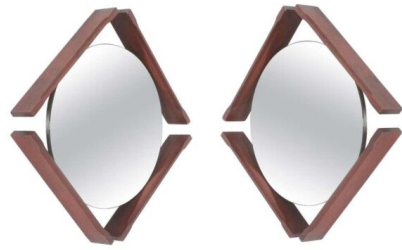

WALNUT PAIR OF MIRRORS, MIDCENTURY, ITALY CIRCA 1965

\$2,800

SKU: N/A | **Categories:** [Mirrors](#), [New](#) | **Tags:** [Dino Cavalli](#), [italy](#), [walnut](#)

GALLERY IMAGES

PRODUCT DESCRIPTION

Walnut. Pair of walnut mirrors, midcentury, Italy, circa 1965

Pair of walnut mirrors, midcentury, Italy.

They are in very good condition.

Priced as a pair. Dimensions are 20.4" x 15.76" x 2.55".

ADDITIONAL INFORMATION

| | |
|-------------------|------------------|
| Dimensions | 52 × 52 × 6.5 cm |
| period | 1960 - 1970 |
| material | walnut |

YOU MAY ALSO LIKE...

**Dino Cavalli Walnut
Mirror,
19.5"Midcentury,
Italy 1965**

**Dino Cavalli Walnut
Mirror, Midcentury,
Italy 1965**

**Max Ingrand
Illuminated Fontana
Arte Mirror, Italy,
circa 1960**

**Fontana Arte Style
Scalloped Mirror**