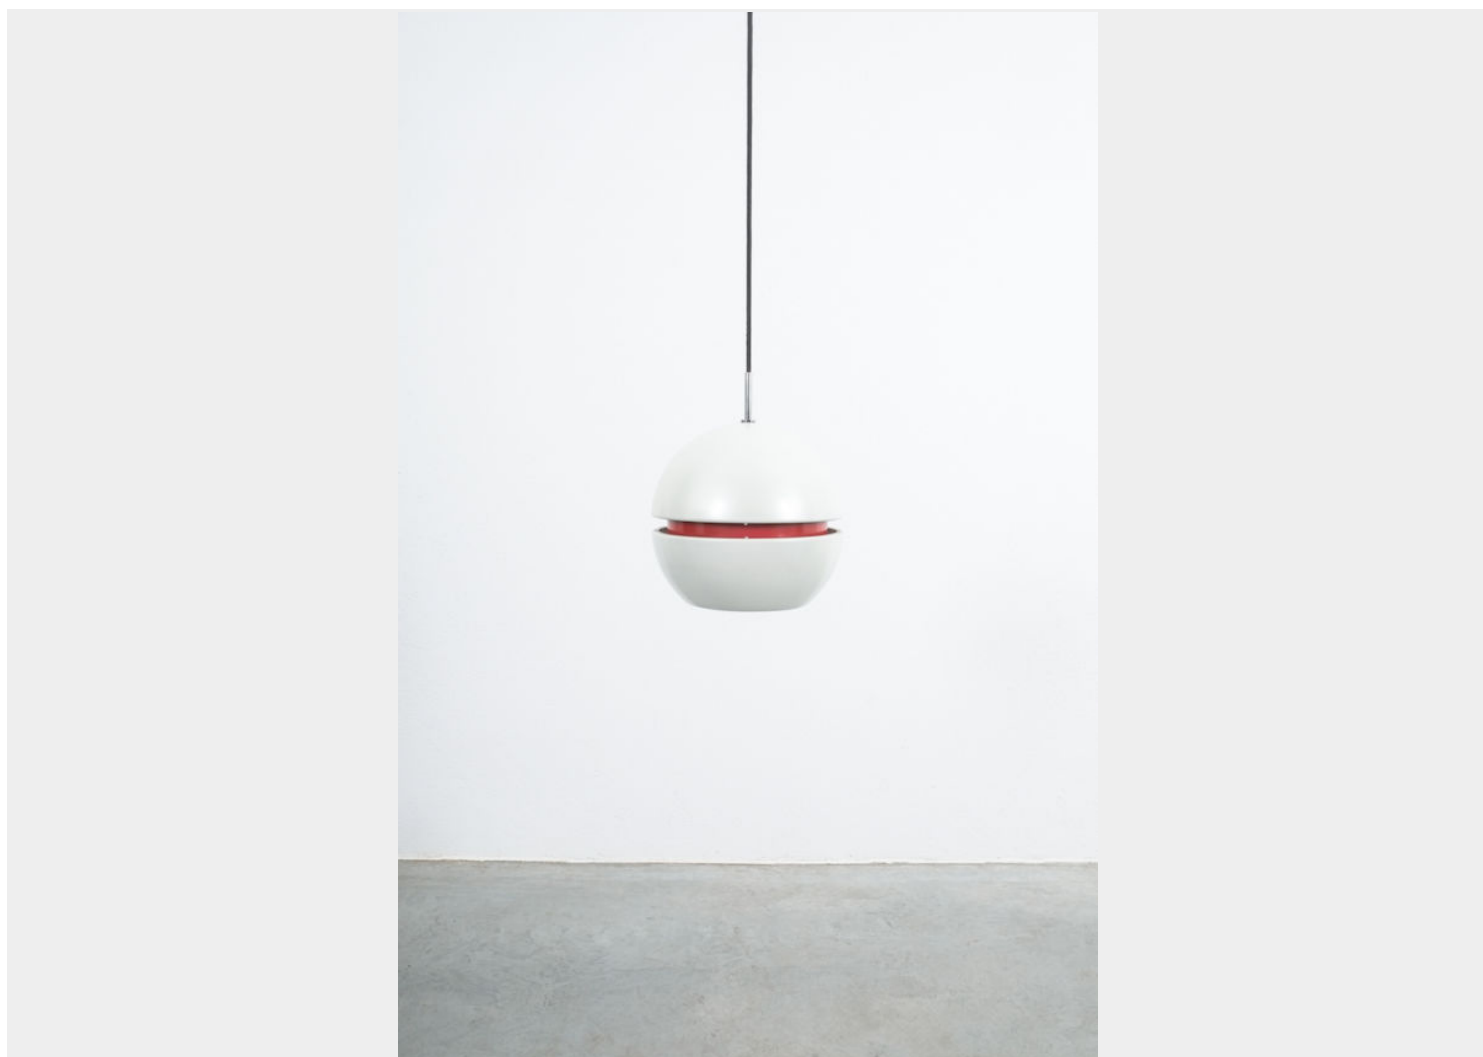

STILNOVO PEARL WHITE RED GLOBE PENDANT LAMP, CIRCA 1965

\$2,400

SKU: N/A | **Categories:** [Lighting](#), [New](#), [Pendants](#) | **Tags:** [brass](#), [chandelier](#), [metal](#), [sputnik](#), [stilnovo](#)

GALLERY IMAGES

PRODUCT DESCRIPTION

Stilnovo pearl white red globe pendant lamp, circa 1965.

Beautiful Italian pendant light, aluminium sheet, enameled pearly white and red with a visor effect once illuminated. It's in good condition with no major damages and hardly to the original lacquer.

One minimal bump to the upper part of the sphere. Measurements: 9.44" (D) x 11.81"/39" (H). One bulb with 100W max e27 (EU) or e26 (US). Newly rewired.

ADDITIONAL INFORMATION

Dimensions

24 × 24 × 99 cm

material

**Stilnovo Large Ball
Pendant Lamp Opal
Glass, circa 1950**