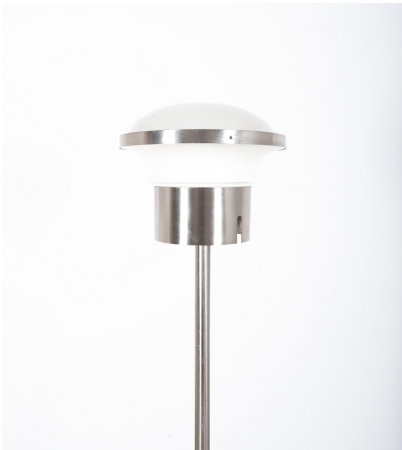

**SERGIO MAZZA TAU GLASS NICKEL FLOOR LIGHT, ITALY, MID-CENTURY, 1960**

**\$2,800**

**SKU:** N/A | **Categories:** [Floor Lamps](#), [Lighting](#), [New](#) | **Tags:** [artemide](#), [mazza](#), [Sergio Mazza](#), [tau](#)

**GALLERY IMAGES**

**PRODUCT DESCRIPTION**

Sergio Mazza.

Rare 66" (white) floor lamp by Sergio Mazza for Artemide, Italy circa 1965.

Please note that we have a matching floor light available in aubergine color.

Original Tau floor light in nicked brass, white lacquer and the typical white glass dome.

The original metal switch is present. The overall condition is good to very good, it shows little traces of us.

## **ADDITIONAL INFORMATION**

**Dimensions**

30 × 30 × 169 cm

**creator**

Sergio Mazza

**material**

Laquered Alumium, sheet metal, chrome, Glass,

**period**