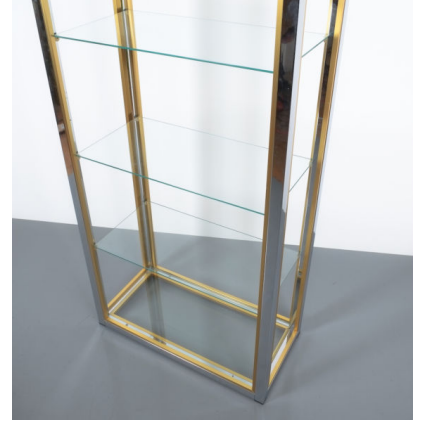

RENATO ZEVI ÉTAGÈRES SHELVING SHELF CHROME AND BRASS GLASS

\$2,200

SKU: N/A | **Categories:** [Objects](#), [Storage](#) | **Tag:** [Renato zevi](#)

GALLERY IMAGES

PRODUCT DESCRIPTION

Renato Zevi étagères shelving shelf chrome and brass glass, Italy, circa 1970 Beautiful 6' 8 shelves by Renato Zevi, Italy, 1970. It comes with six clear glass tops supported by a chrome and brass frame. The condition is very good to excellent, polished with glass shelf tops. we also have a pair of two smaller shelves.

ADDITIONAL INFORMATION

Dimensions	76 × 37 × 203 cm
creator	Renato Zevi
material	Brass, chrome, Glass,
period	1970-1980

YOU MAY ALSO LIKE...

**Renato Zevi Pair of
Étagères Shelving
Console Chrome and
Brass Glass**

**Maison Jansen,
Paris Lucite and
Brass Coffee Table**

**Maison Jansen
Coffee Table With
Interior Display**