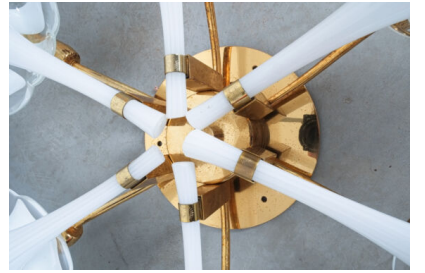

MURANO GLASS FLUSH MOUNT FRANCO LUCI, ITALY, 1980

\$3,800

SKU: N/A | **Categories:** [Flush Mounts](#), [Lighting](#), [New](#) | **Tags:** [Franco Lucini](#), [Murano](#)

GALLERY IMAGES

PRODUCT DESCRIPTION

Murano.

Large petal 35" glass flush mount by Franco Luce, Italy, 1980.

Great murano glass light with 6 large undamaged swirl glass petals which serve as shades for the bulbs.

Featuring 6 bulbs with 40W each this fixture is in very good condition.

ADDITIONAL INFORMATION

Dimensions	88 × 88 × 16 cm
creator	Franco Lucini, Murano, Venini & Co.
material	Brass, Glass,
period	1980 - 1990

YOU MAY ALSO LIKE...

**Murano Flushmount
Opaline Glass, Italy,
circa 1980**

**Murano Five
Flushmounts Green
Opal Glass, Italy,
circa 1970**

**Murano Artisan
Edition Murano
Glass Flush Mount,
Italy, circa 1980**

**Luigi Caccia
Dominioni Flush
Mounts or Sconces
Brass Chrome Glass,
circa 1978**