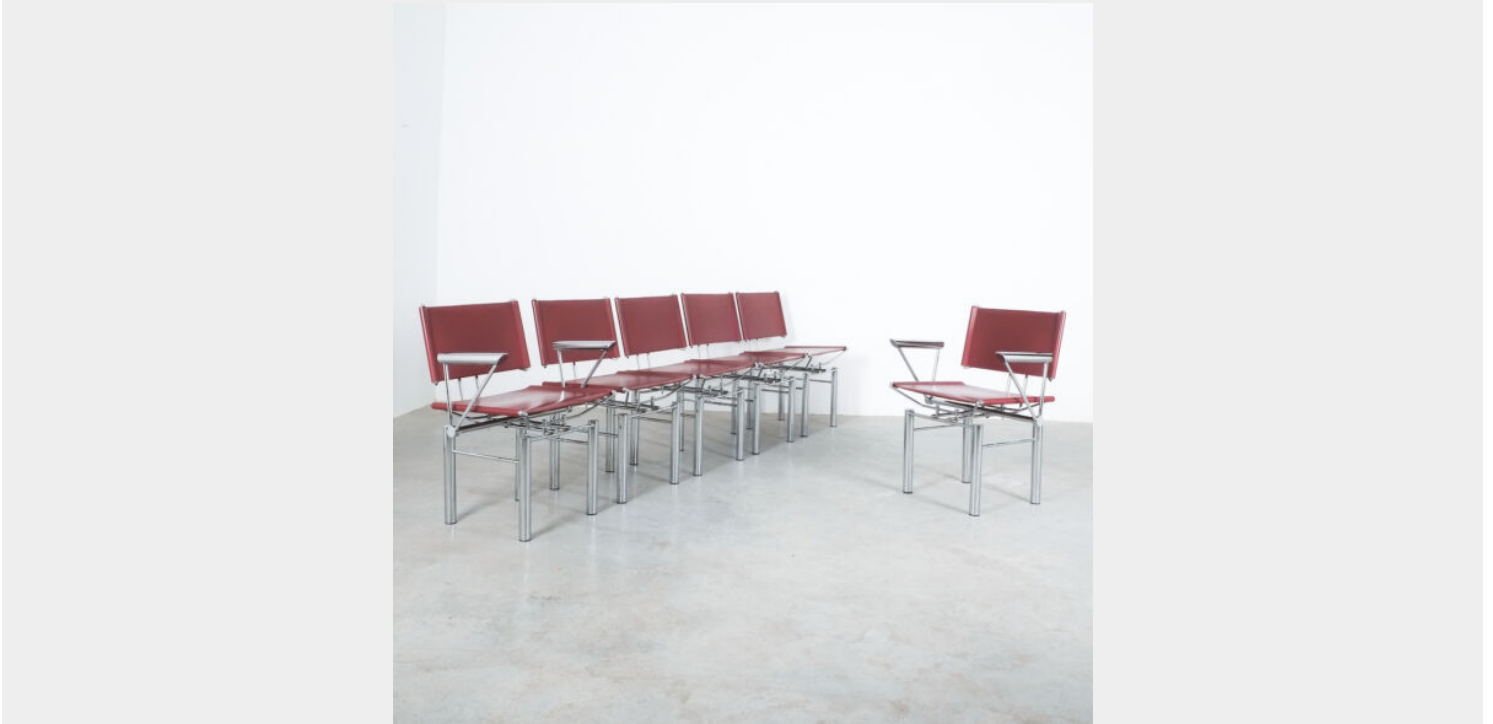

HANS ULLRICH BITSCH SET OF 6 RED LEATHER CHAIRS SERIES 8600

\$11,480

SKU: N/A | **Categories:** [Arm Chairs](#), [Dining Chairs](#), [New](#), [Seating](#), [Side Chairs](#) | **Tags:** [Hans Ullrich Bitsch](#), [postmodern](#)

GALLERY IMAGES

PRODUCT DESCRIPTION

Hans Ullrich Bitsch. Six dark red leather chairs Series 8600, circa 1980.

Wonderful dining room set of 6 oxblood red Hans Ullrich Bitsch chairs.

Postmodern classics with thick sturdy leather backrest and seat and highly delicate chromed metal joints.

Very good original condition with a nice patina to the leather.

ADDITIONAL INFORMATION

Dimensions	59 × 55 × 84 cm
material	chrome, Leather
period	1980
creator	Hans Ullrich Bitsch

YOU MAY ALSO LIKE...

**Hans Ullrich Bitsch
Side Table Series
8600, Circa 1980**