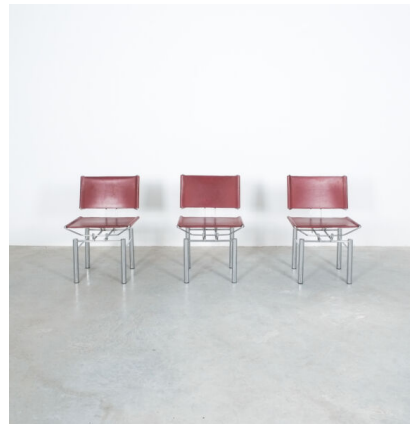

HANS ULLRICH BITSCH SET OF 6 RED LEATHER CHAIRS SERIES 8600

\$11,480

SKU: N/A | **Categories:** [Arm Chairs](#), [Dining Chairs](#), [New](#), [Seating](#), [Side Chairs](#) | **Tags:** [Hans Ullrich Bitsch](#), [postmodern](#)

GALLERY IMAGES

PRODUCT DESCRIPTION

Hans Ullrich Bitsch. Six dark red leather chairs Series 8600, circa 1980.

Wonderful dining room set of 6 oxblood red Hans Ullrich Bitsch chairs.

Postmodern classics with thick sturdy leather backrest and seat and highly delicate chromed metal joints.

Very good original condition with a nice patina to the leather.

ADDITIONAL INFORMATION

Dimensions	59 × 55 × 84 cm
material	chrome, Leather
period	1980
creator	Hans Ullrich Bitsch

YOU MAY ALSO LIKE...

**Hans Ullrich Bitsch
Side Table Series
8600, Circa 1980**