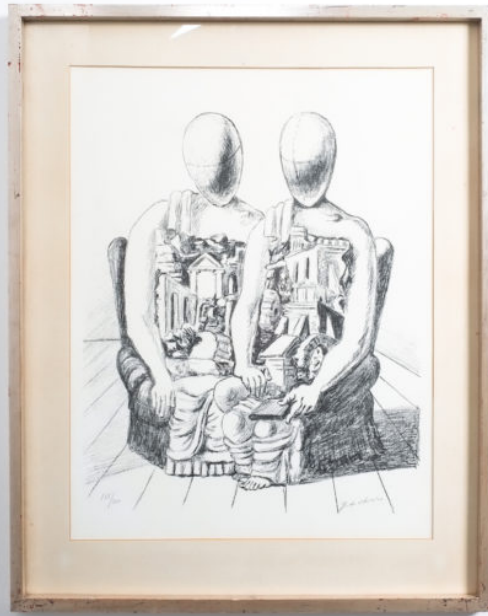

GIORGIO DE CHIRICO LITHOGRAPH "GLI ARCHEOLOGICO", 1970

\$2,600

SKU: N/A | **Category:** [Art](#) | **Tag:** [Giorgio De Chirico](#)

GALLERY IMAGES

PRODUCT DESCRIPTION

Giorgio De Chirico Lithograph "Gli Archeologico", 1970. Lithograph on Velin with paspartout and frame, edition size: 300, lower left numbered 183/300. Signed lower right. Measurements framed: 31.49 x 25.19" in (80 x 64 cm)

ADDITIONAL INFORMATION

Dimensions

80 × 64 cm