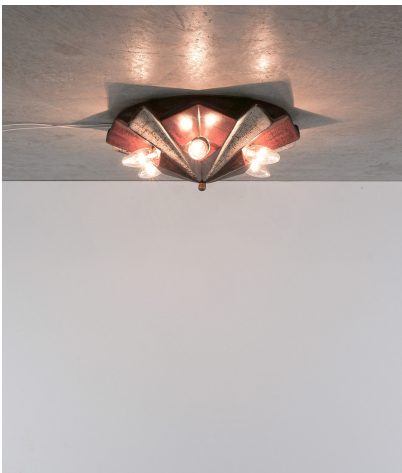

**CERAMIC VINTAGE FLUSH MOUNT BROWN CEILING LAMP, ITALY, MID CENTURY
1960**

\$1,800

SKU: N/A | **Categories:** [Flush Mounts](#), [Lighting](#), [New](#) | **Tags:** [ceramic](#), [ceramic flush mount](#), [ceramic vintage flush mount](#), [flush mount](#), [glazed ceramic](#)

GALLERY IMAGES

PRODUCT DESCRIPTION

Ceramic Vintage Flush Mount Brown Ceiling Lamp, Italy, Mid Century 1960

Dimensions 15.74" x 5.9"

Large Vintage ceramic folded flush-mount, circa 1960. This light almost resembles an architectural design (en miniature) as the decorative folding motive was quite popular amongst architects of that era.

The light is fully made of ceramics with earthly colored glazes.

No chips or cracks, very good condition, rewired; Six bulbs with e14 each with 40W max.

Led's are possible and recommended, dimmable (depending on the type of bulb) Rewired for the US.

ADDITIONAL INFORMATION

Dimensions	40 × 40 × 15 cm
material	Glazed Ceramic
period	1960 - 1970

YOU MAY ALSO LIKE...

**[Staff Flush Mount Ceiling Lights](#)
Germany, circa 1960**

[Staff Pair Staff Bubble Glass Flush Mounts Lamps Ceiling Lights, 1960](#)