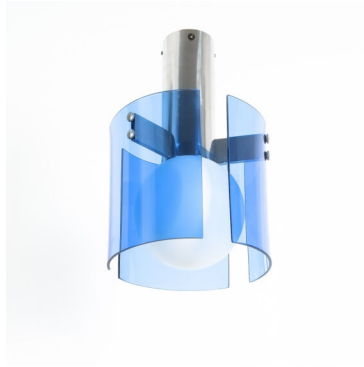

BLUE GLASS CHANDELIER BRASS, ITALY, 1950

\$2,400

SKU: N/A | **Categories:** [Chandeliers](#), [Lighting](#), [New](#) | **Tags:** [blue glass](#), [chandelier](#), [Fontana arte](#), [Venini](#)

GALLERY IMAGES

PRODUCT DESCRIPTION

Blue Glass.

Classic glass chandelier with blue glass and brass, circa 1950.

Elegant blue glass chandelier with 4 glass bowls and brass work.

It has got 3 sockets for e14 bulbs, 110/220V, max wattage 40W per bulb, Led's are possible and recommended due to heat exposure of the glass.

We have rewired the main cable. Measurements: 19.5" x 28.74" (height).

ADDITIONAL INFORMATION

Dimensions	49.5 × 49.5 × 73 cm
period	1950 - 1960
material	Brass, Glass,
creator	Venini

YOU MAY ALSO LIKE...

**Fontana Arte
Pendant Lamp
Lantern Blue Glass
Brass, Italy, 1940**

**Leuka Flush Mount
Semi Ceiling Lamp
Blue Glass Chrome,
Italy 1970**

**Pietro Chiesa Style
Chandelier Glass
Brass, Italy Mid
Century**

**Arredoluce Angelo
Lelli Chandelier
from Frosted Glass
and Brass, Italy**