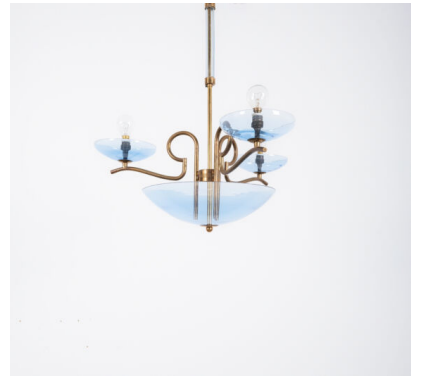

BLUE GLASS CHANDELIER BRASS, ITALY, 1950

\$2,400

SKU: N/A | **Categories:** [Chandeliers](#), [Lighting](#), [New](#) | **Tags:** [blue glass](#), [chandelier](#), [Fontana arte](#), [Venini](#)

GALLERY IMAGES

PRODUCT DESCRIPTION

Blue Glass.

Classic glass chandelier with blue glass and brass, circa 1950.

Elegant blue glass chandelier with 4 glass bowls and brass work.

It has got 3 sockets for e14 bulbs, 110/220V, max wattage 40W per bulb, Led's are possible and recommended due to heat exposure of the glass.

We have rewired the main cable. Measurements: 19.5" x 28.74" (height).

ADDITIONAL INFORMATION

Dimensions	49.5 × 49.5 × 73 cm
period	1950 - 1960
material	Brass, Glass,
creator	Venini

YOU MAY ALSO LIKE...

**Fontana Arte
Pendant Lamp
Lantern Blue Glass
Brass, Italy, 1940**

**Leuka Flush Mount
Semi Ceiling Lamp
Blue Glass Chrome,
Italy 1970**

**Pietro Chiesa Style
Chandelier Glass
Brass, Italy Mid
Century**

**Arredoluce Angelo
Lelli Chandelier
from Frosted Glass
and Brass, Italy**