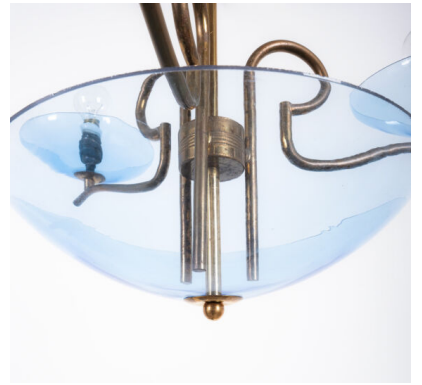

BLUE GLASS CHANDELIER BRASS, ITALY, 1950

\$2,400

SKU: N/A | **Categories:** [Chandeliers](#), [Lighting](#), [New](#) | **Tags:** [blue glass](#), [chandelier](#), [Fontana arte](#), [Venini](#)

GALLERY IMAGES

PRODUCT DESCRIPTION

Blue Glass.

Classic glass chandelier with blue glass and brass, circa 1950.

Elegant blue glass chandelier with 4 glass bowls and brass work.

It has got 3 sockets for e14 bulbs, 110/220V, max wattage 40W per bulb, Led's are possible and recommended due to heat exposure of the glass.

We have rewired the main cable. Measurements: 19.5" x 28.74" (height).

ADDITIONAL INFORMATION

Dimensions	49.5 × 49.5 × 73 cm
period	1950 - 1960
material	Brass, Glass,
creator	Venini

YOU MAY ALSO LIKE...

**Fontana Arte
Pendant Lamp
Lantern Blue Glass
Brass, Italy, 1940**

**Leuka Flush Mount
Semi Ceiling Lamp
Blue Glass Chrome,
Italy 1970**

**Pietro Chiesa Style
Chandelier Glass
Brass, Italy Mid
Century**

**Arredoluce Angelo
Lelli Chandelier
from Frosted Glass
and Brass, Italy**