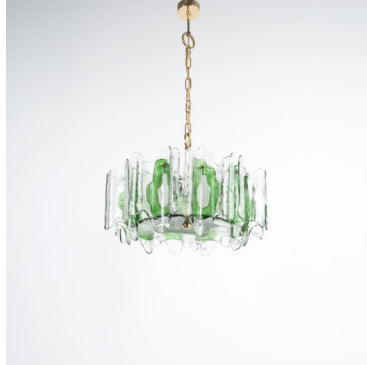

ART DECO FINE SET OF FOUR OPAL GLASS PENDANTS WITH BRASS HARDWARE

\$1,000

SKU: N/A | **Categories:** [Lighting](#), [New](#), [Pendants](#) | **Tags:** [art deco](#), [brass](#), [Glass](#), [pendant](#)

GALLERY IMAGES

PRODUCT DESCRIPTION

Art Deco.

Fine set of four Art Deco opal glass pendants- priced individually, per piece.

Beautiful set of 4 opaline glass pendants with brass hardware. The lights have been restored and newly rewired with white cord wire (length varies as required by the customer, different styles of canopies are available). Excellent condition.

ADDITIONAL INFORMATION

Dimensions	16 × 16 × 27 cm
creator	unknown
material	Polished brass, opaline glass
period	1930-1940

YOU MAY ALSO LIKE...

[Adolf Loos One of Three Pendant Lamps Opal Glass Gold, Austria](#)