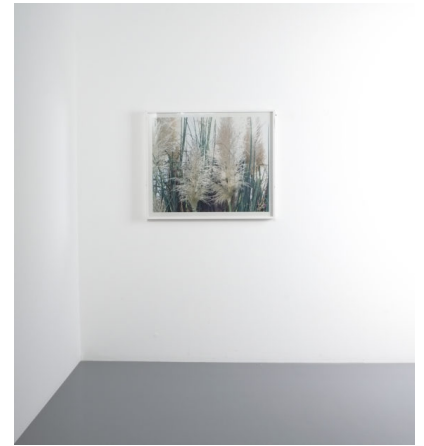

ANNETTE KELM PAMPASGRAS PHOTOGRAPHY

\$11,550

SKU: N/A | **Category:** [Art](#) | **Tags:** [Annette Kelm](#), [pampasgras](#)

GALLERY IMAGES

PRODUCT DESCRIPTION

Annette Kelm Photography by conceptual artist and photographer Annette Kelm (*1975 Germany).

Framed dimensions are 20.1" x 24.8". Signed at the back. Print 1/5.

ADDITIONAL INFORMATION

Dimensions

50 × 50 × 4 cm