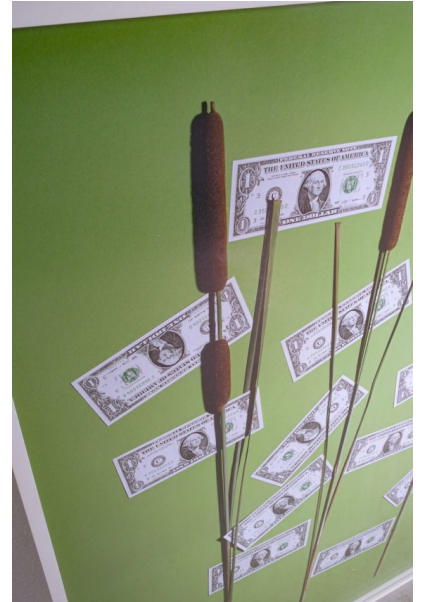

ANNETTE KELM MONEY TREE PHOTOGRAPHY, 2015 38" X 27"

\$25,000

SKU: N/A | **Categories:** [Art](#), [New](#) | **Tags:** [Annette Kelm](#), [money tree](#), [moneytree](#)

GALLERY IMAGES

PRODUCT DESCRIPTION

Annette Kelm Money Tree Photography, 2015 ed. 1/6+2Aps.

Very good condition, professionally framed, museum glass, 90% UV protected. Dimensions: 38" x 27".

ADDITIONAL INFORMATION

Dimensions

49.5 × 0.03 × 69.5 cm

**Superstudio
Lithograph "Un
viaggio nelle regioni
della ragione", Italy,
1970**