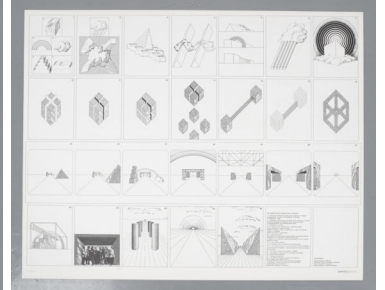

Annette Kelm Money Tree Photography, 2015 ed. 1/6+2Aps.

Very good condition, professionally framed, museum glass, 90% UV protected. Dimensions: 38" x 27".

ADDITIONAL INFORMATION

Dimensions

49.5 × 0.03 × 69.5 cm

YOU MAY ALSO LIKE...

**Grazia Varisco,
Untitled Silkscreen
06/20, Edition Arte
Struktura, 1980**

**Superstudio
Lithograph "Niagara
o l'architettura
riflessa", 1970**

**Superstudio
Lithograph
Istogrammi
d'architettura
466/500, Italy, 1969**