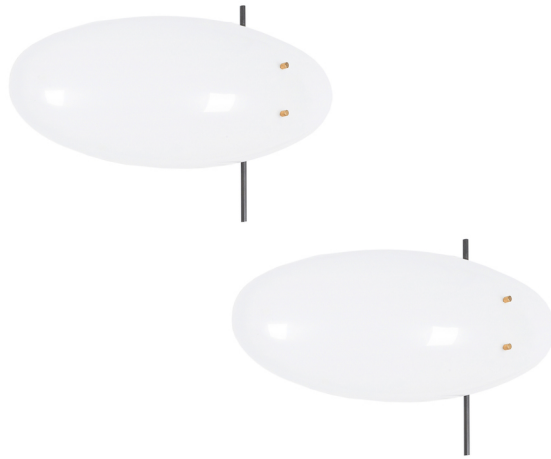

ANGELO LELII MOD. 12643 ARREDOLUCE SCONCES '4 PIECES', ITALY, 1957

\$7,900

SKU: N/A | **Categories:** [Lighting](#), [New](#), [Wall Lights and Sconces](#) | **Tags:** [angelo lelli](#), [angelo lelli](#), [arredoluce](#), [lelli](#)

GALLERY IMAGES

PRODUCT DESCRIPTION

Angelo Lelii

Rare Angelo Lelii Mod. 12643 Arredoluce Sconces (4 Pieces), Italy, 1957.

Please note that we have 4 wall lights available, they are priced per pair(2)

Formidable set of four 18.11" large wall lights in brass and lucite shield-form reflector shades.

The shades are slightly adjustable and the light can be guided to spread onto the wall in a different manner. It's a very playful way of setting accents to your interior besides the already iconic lights.

Three small bulbs per light (e14 with 40 watts max). Led's are recommended due to lesser heat emission.

Dimensions are 18.11" x 11.02" x 5.11"

Literature: 'Arredoluce' Catalogue raisonee, Panserea, Padan, Palmaghini, page 185