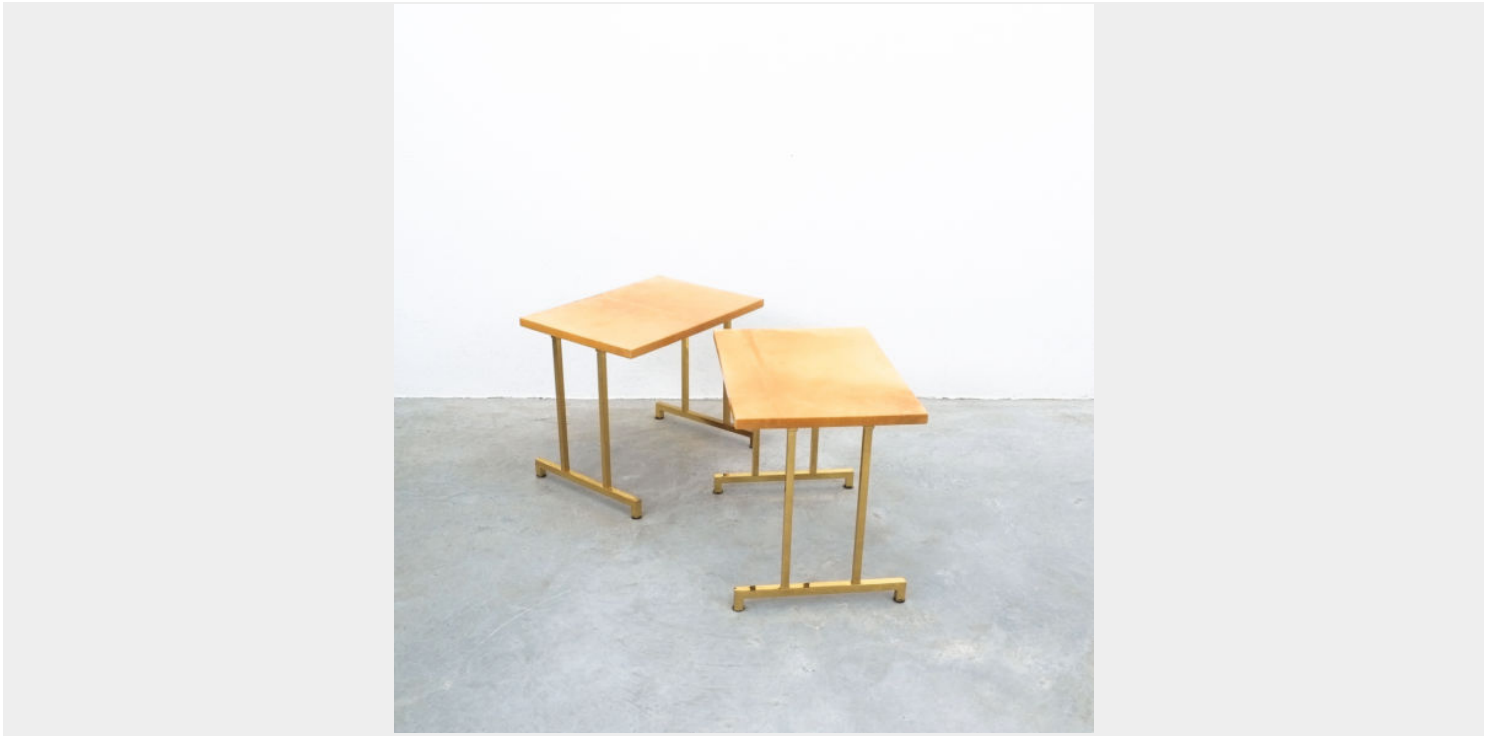

**ALDO TURA PAIR OF TAN PARCHMENT BRASS COFFEE OR SIDE TABLES, ITALY,
1970**

\$4,400

SKU: N/A | **Categories:** [Coffee Tables](#), [New](#), [Side Tables / End Tables](#), [Tables](#) | **Tags:** [aldo tura](#), [parchment](#)

GALLERY IMAGES

PRODUCT DESCRIPTION

Aldo Tura Pair of tan Parchment brass coffee or side tables, Italy, 1970- sold as a pair.

Nice pair of tan coffee tables from parchment in immaculate condition, priced as a pair.

They can be used as side tables as well as coffee table. Measurements are 19.7" x 14.17" x 16.92"(h).

The condition is good with patina to the feet, without any severe scratches to the parchment.

ADDITIONAL INFORMATION

Dimensions	50 × 36 × 43 cm
creator	Aldo Tura
material	laquered parchment, Brass,, wood
period	1960-1970

YOU MAY ALSO LIKE...

[Aldo Tura Pair of Tan Parchment Coffee or Side Tables, Italy, 1970](#)

[Parchment Square Solid Brass Coffee Table, France, 1965 \(Copy\)](#)