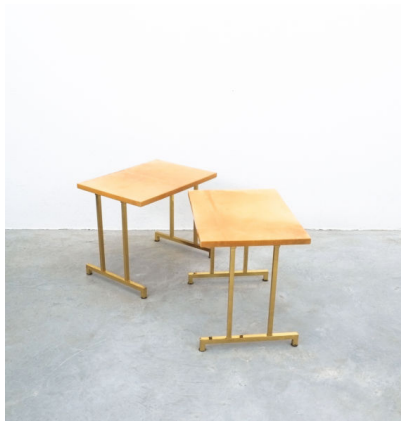

**ALDO TURA PAIR OF TAN PARCHMENT BRASS COFFEE OR SIDE TABLES, ITALY,
1970**

\$4,400

SKU: N/A | **Categories:** [Coffee Tables](#), [New](#), [Side Tables / End Tables](#), [Tables](#) | **Tags:** [aldo tura](#), [parchment](#)

GALLERY IMAGES

PRODUCT DESCRIPTION

Aldo Tura Pair of tan Parchment brass coffee or side tables, Italy, 1970- sold as a pair.

Nice pair of tan coffee tables from parchment in immaculate condition, priced as a pair.

They can be used as side tables as well as coffee table. Measurements are 19.7" x 14.17" x 16.92"(h).

The condition is good with patina to the feet, without any severe scratches to the parchment.

ADDITIONAL INFORMATION

Dimensions	50 × 36 × 43 cm
creator	Aldo Tura
material	laquered parchment, Brass,, wood
period	1960-1970

YOU MAY ALSO LIKE...

[Aldo Tura Pair of Tan Parchment Coffee or Side Tables, Italy, 1970](#)

[Parchment Square Solid Brass Coffee Table, France, 1965 \(Copy\)](#)