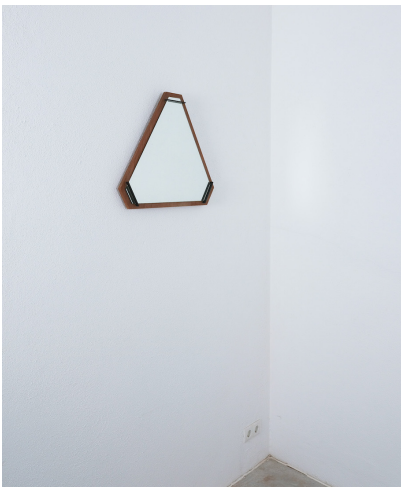

## WALNUT WOOD PAIR OF MIRRORS, MIDCENTURY, ITALY

**\$2,400**

**SKU:** N/A | **Categories:** [Mirrors](#), [New](#) | **Tags:** [triangular mirror](#), [walnut](#), [walnut wood](#), [wood mirror](#)

**GALLERY IMAGES**

**PRODUCT DESCRIPTION**

Walnut wood.

Pair of walnut mirrors, midcentury, Italy, circa 1965

They are in very good condition.

Priced as a pair.

Dimensions are 20.4" x 24.4" x 2.55".

## **ADDITIONAL INFORMATION**

<b>Dimensions</b>	62 × 52 × 6 cm
<b>material</b>	Mirror, walnut
<b>period</b>	1950-1960

**YOU MAY ALSO LIKE...**

[Dino Cavalli Walnut  
Brass Mirrors \(2\),  
Mid-Century  
Modern, Italy](#)

[Dino Cavalli Walnut  
Mirror, Mid-century  
modern, Italy](#)

[Dino Cavalli Walnut  
Mirror, Midcentury,  
Italy](#)

[Dino Cavalli Walnut  
Mirror, Mid-century  
modern, Italy](#)