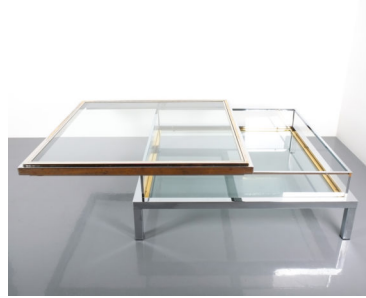

Vignelli

Monolithic travertine & glass coffee table Massimo Vignelli, Italy, circa 1970.

Large coffee table composed of 4 monolithic blocks from travertine and a 55 x 55 inch glass table top.

Total weight is about 180kg. Each block has about 20kg and the table top another 100kg.

The condition is good. However the glass shows some chips, including one larger one. The stone blocks also show minor chipping.

Shipping incl. glass: \$1150

ADDITIONAL INFORMATION

Dimensions	91 × 91 × 41 cm
creator	charles hollis jones
material	Brass, lucite, Glass,
period	1970 - 1980

YOU MAY ALSO LIKE...

**Charles Hollis Jones
Style Lucite and
Brass Coffee Table,
circa 1970**

**Charles Hollis Jones
Style Large Lucite
and Brass Coffee
Table**

**Maison Jansen
Refurbished Large
Brass and Chrome
Vitrine Coffee Table,
1970**