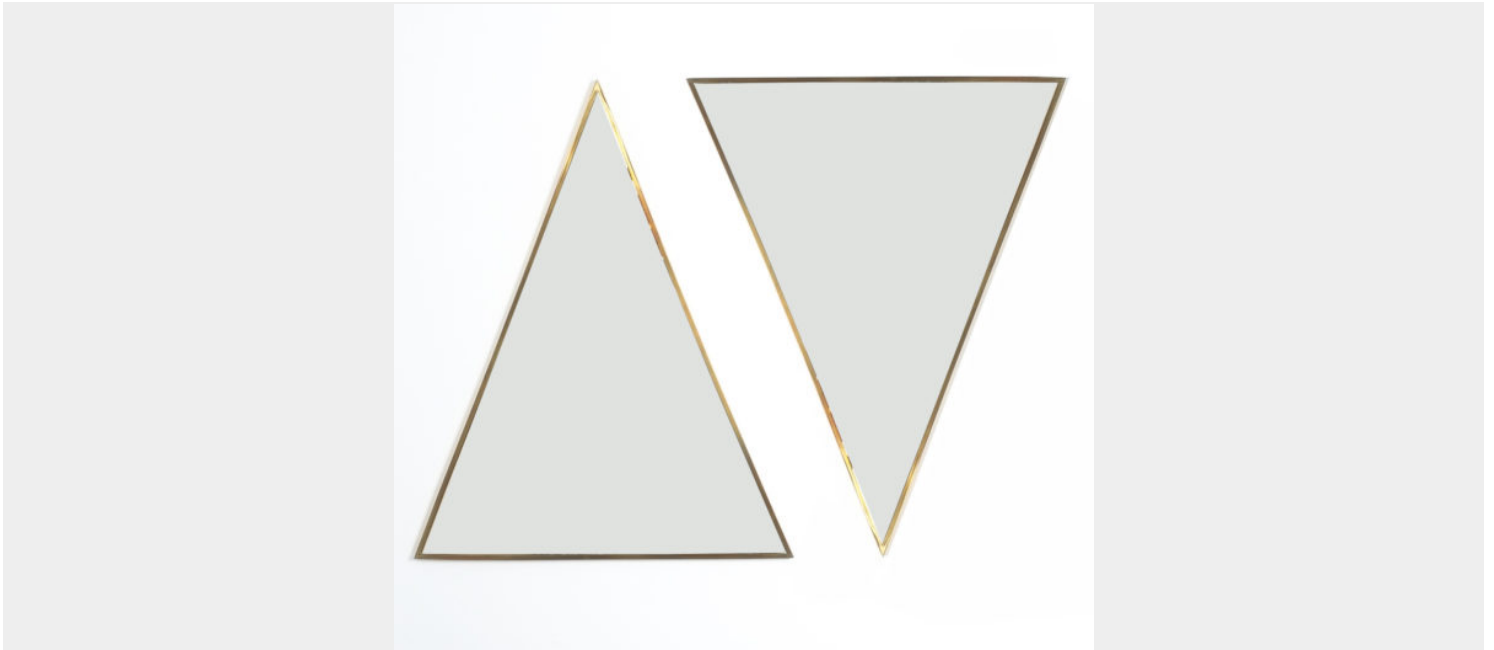

**TRIANGULAR MIRROR LARGE MIDCENTURY BRONZE TINTED BRASS MIRRORS,
ITALY**

\$2,200

SKU: N/A | **Categories:** [Mirrors](#), [New](#) | **Tags:** [Dino Cavalli](#), [Glass](#), [leather](#), [mirror](#), [Pace](#), [triangular mirror](#), [walnut](#)

GALLERY IMAGES

PRODUCT DESCRIPTION

Triangular Mirror. Large Pair of Triangular Bronze Tinted Wall Mirrors Brass, Italy Midcentury.
Elegant Brass Wall Mirrors with brass frames and bronze tinted mirror glass, Italy probably 1960.
Both are in good condition. Dimensions are 39.37"(H) x 31.5" (W) 3.54". Priced per piece.

ADDITIONAL INFORMATION

Dimensions	100 × 80 × 3 cm
material	Brass, Glass,
period	1960 - 1970

YOU MAY ALSO LIKE...

**Solid Brass Ribbon
Mirror, Germany,
circa 1970**

**Organic Mirror with
Brass Accents, Italy,
1955**

**Rectangular
Austrian Brass
Frame Mirror**