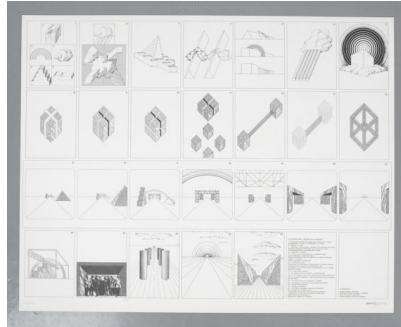

**SUPERSTUDIO LITHOGRAPH "UN VIAGGIO NELLE REGIONI DELLA REGIONE",
ITALY, 1970**

\$2,000

SKU: N/A | **Category:** [Art](#) | **Tag:** [superstudio](#)

GALLERY IMAGES

PRODUCT DESCRIPTION

Superstudio "Un viaggio nelle ragioni della ragione" Lithograph on paper depicting 26 drawings in black on a white background. First "catalogo" of Superstudio that collects drawings produced in the period 1966-1969. Florence, 1970. "SUPERSTUDIO STAMPATI" ink stamp. Numbered 299/500 and signed in pencil with monogram by Adolfo Natalini. (68.5 x 86.5 cm.).

ADDITIONAL INFORMATION

Dimensions

865 × 69 × 0.03 cm

YOU MAY ALSO LIKE...

Superstudio
Lithograph
Istogrammi
d'architettura
466/500, Italy, 1969

Annette Kelm
Pampasgras
Photography

Superstudio Console
Table Wood and
Glass Zanotta, Italy,
circa 1980