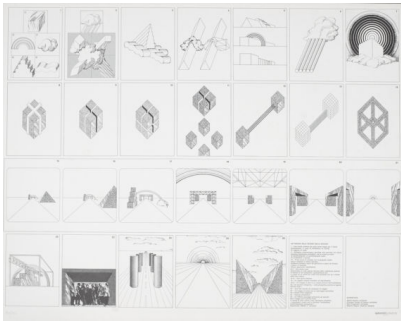

**SUPERSTUDIO LITHOGRAPH "UN VIAGGIO NELLE REGIONI DELLA REGIONE",
ITALY, 1970**

\$2,000

SKU: N/A | **Category:** [Art](#) | **Tag:** [superstudio](#)

GALLERY IMAGES

PRODUCT DESCRIPTION

Superstudio "Un viaggio nelle ragioni della ragione" Lithograph on paper depicting 26 drawings in black on a white background. First "catalogo" of Superstudio that collects drawings produced in the period 1966-1969. Florence, 1970. "SUPERSTUDIO STAMPATI" ink stamp. Numbered 299/500 and signed in pencil with monogram by Adolfo Natalini. (68.5 x 86.5 cm.).

ADDITIONAL INFORMATION

Dimensions

865 × 69 × 0.03 cm

YOU MAY ALSO LIKE...

Superstudio
Lithograph
Istogrammi
d'architettura
466/500, Italy, 1969

Annette Kelm
Pampasgras
Photography

Superstudio Console
Table Wood and
Glass Zanotta, Italy,
circa 1980