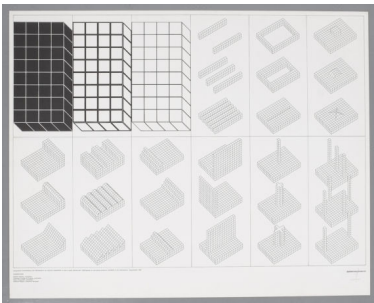

**SUPERSTUDIO LITHOGRAPH "UN VIAGGIO NELLE REGIONI DELLA REGIONE",
ITALY, 1970**

\$2,000

SKU: N/A | **Category:** [Art](#) | **Tag:** [superstudio](#)

GALLERY IMAGES

PRODUCT DESCRIPTION

Superstudio "Un viaggio nelle ragioni della ragione" Lithograph on paper depicting 26 drawings in black on a white background. First "catalogo" of Superstudio that collects drawings produced in the period 1966-1969. Florence, 1970. "SUPERSTUDIO STAMPATI" ink stamp. Numbered 299/500 and signed in pencil with monogram by Adolfo Natalini. (68.5 x 86.5 cm.).

ADDITIONAL INFORMATION

Dimensions

865 × 69 × 0.03 cm

YOU MAY ALSO LIKE...

Superstudio
Lithograph
Istogrammi
d'architettura
466/500, Italy, 1969

Annette Kelm
Pampasgras
Photography

Superstudio Console
Table Wood and
Glass Zanotta, Italy,
circa 1980