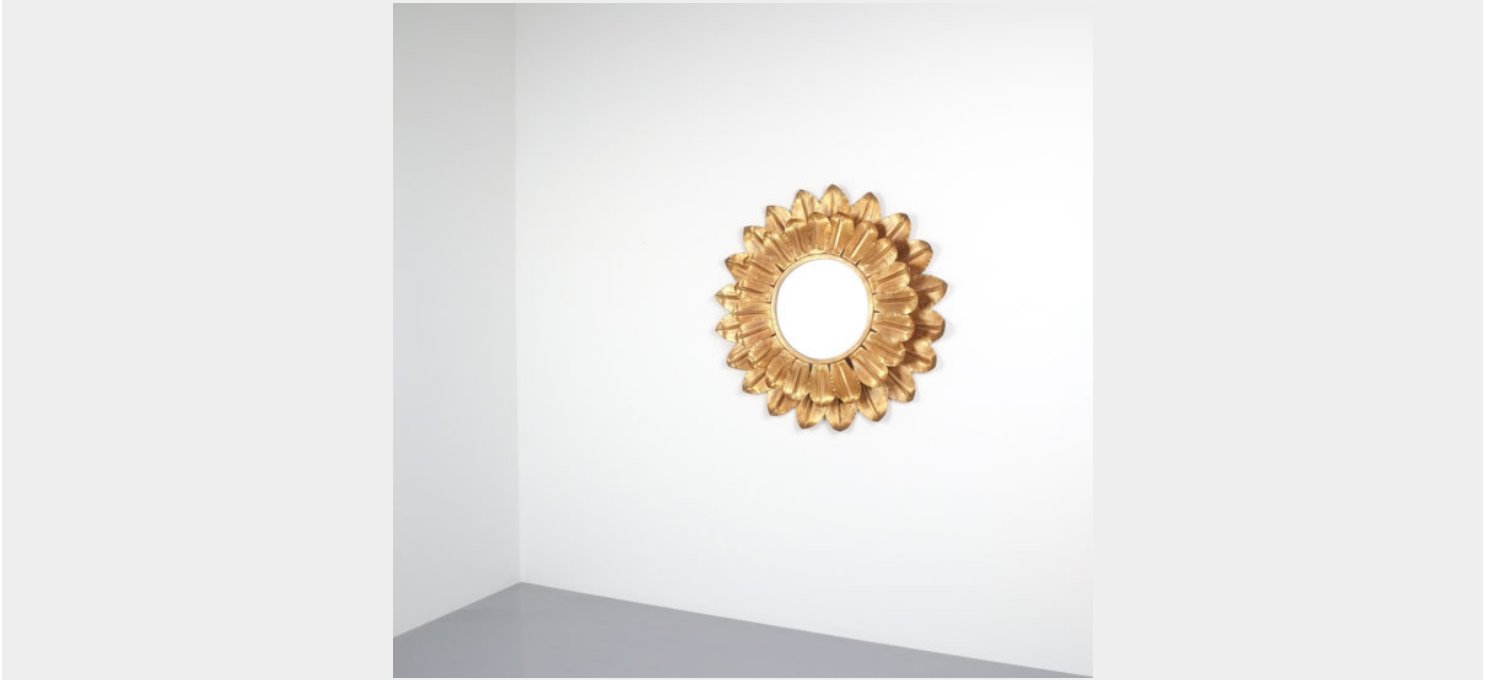

SUNBURST LARGE ROUND GOLD LEAF BACKLIT MIRROR, FRANCE 1960

\$2,600

SKU: N/A | **Category:** [Mirrors](#) | **Tags:** [backlit](#), [backlit mirror](#), [brass](#), [france](#), [gold](#), [mid century design](#), [mirror](#), [sunburst](#)

GALLERY IMAGES

PRODUCT DESCRIPTION

Sunburst Large Round Gold Leaf Backlit Mirror, France 1960. Large round gold leaf sunburst backlit mirror. Measuring 29 inches this piece is certainly an eyecatcher for any room. It is equipped with a single large E27 bulb which does not necessarily need to be lit. Good condition. We cleaned and rewired the piece.

ADDITIONAL INFORMATION

Dimensions	73 × 73 × 8 cm
creator	unknown
material	mirror,Gilt Metal
period	1950-1960

YOU MAY ALSO LIKE...

**French Scalloped
Duo Colored Glass
Mirror**

**Sunburst Mirror
Made From
Patinized Brass**