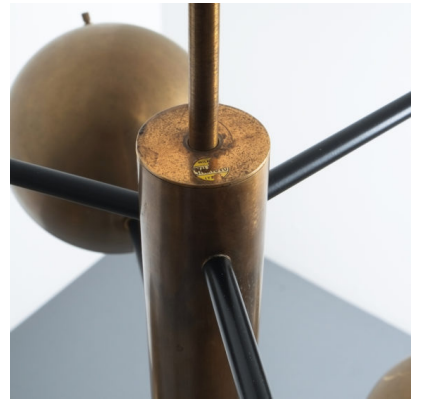

STILNOVO MID CENTURY BRASS OPALINE GLASS CHANDELIER, ITALY

\$18,000

SKU: N/A | **Categories:** [Chandeliers](#), [Lighting](#), [New](#) | **Tags:** [brass](#), [chandelier](#), [metal](#), [sputnik](#), [stilnovo](#)

GALLERY IMAGES

PRODUCT DESCRIPTION

Stilnovo Mid Century Brass Opaline Glass Chandelier, Italy, circa 1950. Stunning and large original Stilnovo (labelled) lamp with 9 brass and opaline glass balls, good original vintage condition with no major flaws. 9 bulbs in total are illuminating this light beautifully .Dimensions are 28.34" (diameter) 39.37" (height)

ADDITIONAL INFORMATION

Dimensions

72 × 72 × 100 cm

material

Brass, metal, Glass,

period

1950 - 1960

YOU MAY ALSO LIKE...

**[Kalmar Brass
Sputnik Flush
Mount Scorpio](#)**