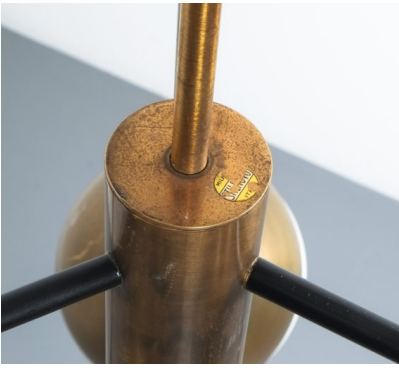

GALLERY IMAGES

PRODUCT DESCRIPTION

Stilnovo Mid Century Brass Opaline Glass Chandelier, Italy, circa 1950. Stunning and large original Stilnovo (labelled) lamp with 9 brass and opaline glass balls, good original vintage condition with no major flaws. 9 bulbs in total are illuminating this light beautifully .Dimensions are 28.34" (diameter) 39.37" (height)

ADDITIONAL INFORMATION

Dimensions

72 × 72 × 100 cm

material

Brass, metal, Glass,

period

1950 - 1960

YOU MAY ALSO LIKE...

**[Kalmar Brass
Sputnik Flush
Mount Scorpio](#)**