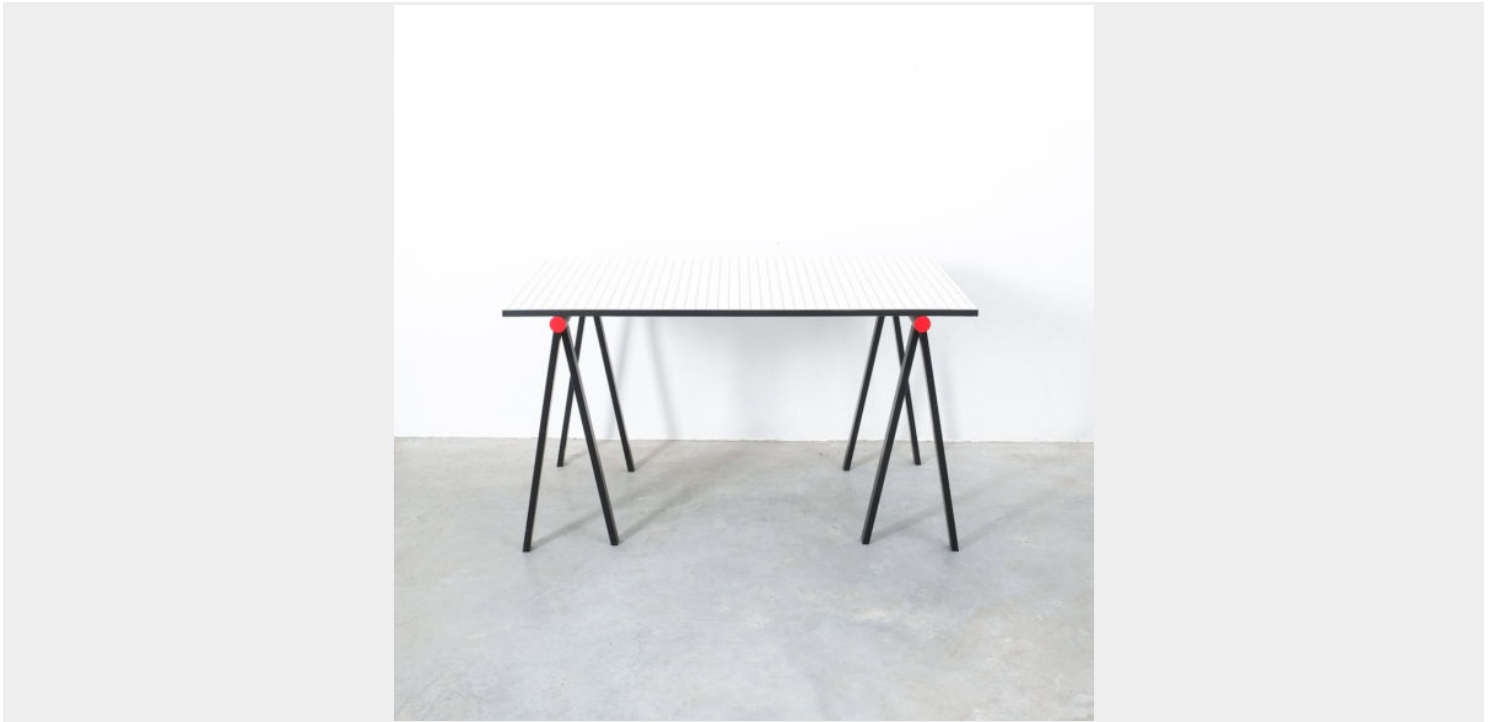

RODNEY KINSMAN FOR BIEFFEPLAST RARE DESK GRID TABLE, ITALY, CIRCA 1985

\$2,800

SKU: N/A | **Categories:** [New](#), [Tables](#) | **Tags:** [Bieffeplast](#), [Rodney Kinsman](#), [superstudio](#)

GALLERY IMAGES

PRODUCT DESCRIPTION

Rodney Kinsman for Bieffeplast Rare Desk Grid Trestle, Italy circa 1985.

Very well preserved Postmodern desk perfect for any stylish daily accomplishments.

Comprised of a laminated tabletop and lacquered steel structure. The tabletop interlocks with the table feet for structural stability.

Cleverly composed classical furniture icon. The grid measurements are identical with the famous Superstudio Quaderna series for Memphis.

Very good condition.

ADDITIONAL INFORMATION

Dimensions	129 × 68 × 73 cm
creator	Rodney Kinsman
material	laminate, steel
period	1980-1990

YOU MAY ALSO LIKE...

**Ron Rezek Table
Lamp Orbit by for
Bieffeplast, circa
1980**

**Superstudio
Quaderna White
Grid Coffee Table
for Zanotta, 1970s,
Italy**

**Ettore Sottsass One
of Seven Greek
Chairs Grey
Bieffeplast, Italy,
1980**