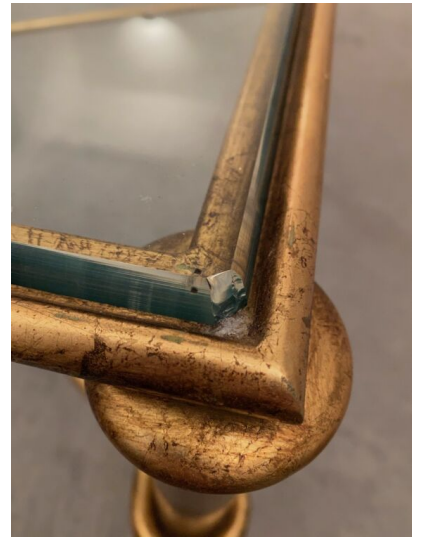

**RENÉ DROUET ATTRIBUTED LARGE GILT IRON COFFEE TABLE, FRANCE,
MIDCENTURY**

\$3,280

SKU: N/A | **Categories:** [Coffee Tables](#), [New](#), [Tables](#) | **Tags:** [derive](#), [derive furniture](#), [derive vienna](#), [rene drouet](#)

GALLERY IMAGES

PRODUCT DESCRIPTION

René Drouet attributed very large gilt iron coffee table, France, circa 1950

Large center coffee table with a suspended floating iron ring underneath.

The thick high quality glass with smoothed edges shows chips in the corners, other than that hardly any signs of wear.

The gilt base is well preserved and shows no major damages. The glass top can easily be replaced.

Dimensions are 52.36" x 34.25" x 19.5" - 133/87/50cm.

ADDITIONAL INFORMATION

Dimensions	133 × 87 × 50 cm
creator	rene drouet
material	gilt Iron, Glass
period	1950-1960

**Romeo Rega
Double-Frame
Coffee Table, Italy
circa 1975**