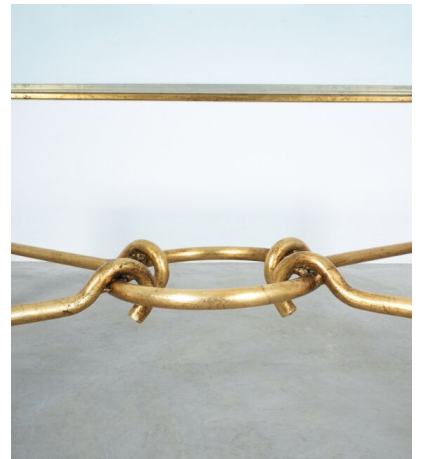

**RENÉ DROUET ATTRIBUTED LARGE GILT IRON COFFEE TABLE, FRANCE,
MIDCENTURY**

\$3,280

SKU: N/A | **Categories:** [Coffee Tables](#), [New](#), [Tables](#) | **Tags:** [derive](#), [derive furniture](#), [derive vienna](#), [rene drouet](#)

GALLERY IMAGES

PRODUCT DESCRIPTION

René Drouet attributed very large gilt iron coffee table, France, circa 1950

Large center coffee table with a suspended floating iron ring underneath.

The thick high quality glass with smoothed edges shows chips in the corners, other than that hardly any signs of wear.

The gilt base is well preserved and shows no major damages. The glass top can easily be replaced.

Dimensions are 52.36" x 34.25" x 19.5" - 133/87/50cm.

ADDITIONAL INFORMATION

Dimensions	133 × 87 × 50 cm
creator	rene drouet
material	gilt Iron, Glass
period	1950-1960