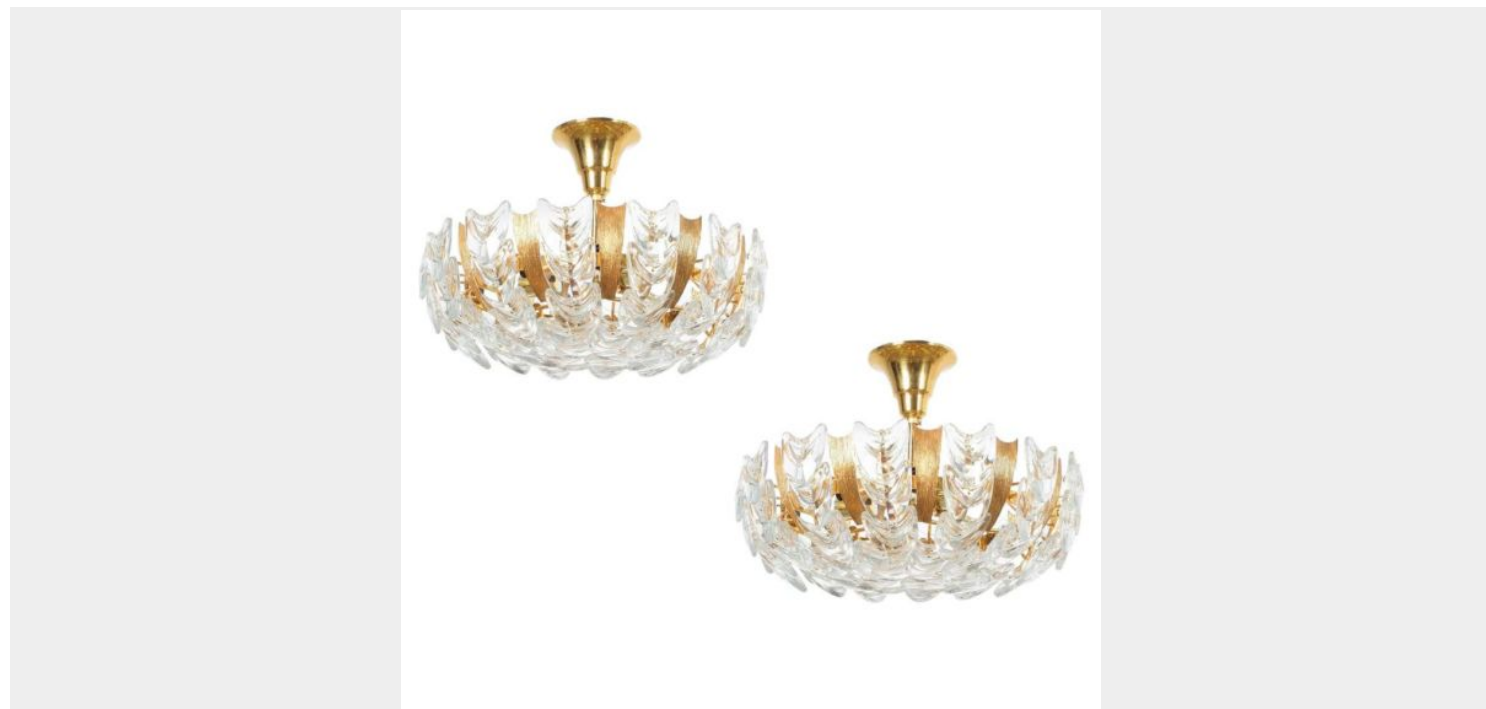

PALWA ONE OF TWO GOLD BRASS AND GLASS SEMI FLUSH MOUNTS, 1960

\$4,400

SKU: N/A | **Categories:** [Chandeliers](#), [Lighting](#), [New](#) | **Tags:** [brass](#), [Glass](#), [gold](#), [palwa](#), [palwa chandelier](#), [sciolar](#)

GALLERY IMAGES

PRODUCT DESCRIPTION

Palwa. One of two gold brass and glass semi flush mounts, 1960- priced individually, per piece.

Beautiful Palwa gold brass and glass flush mount, circa 1960. Measuring 15.8" in diameter this fixture is comprised of a plentitude of glass 'scales' and brass elements.

The condition is excellent, restored. It holds six e14 bulbs. Heights is 5.9". We have a matching 15.8" flush mount available and larger chandeliers available also.

Please note that we can provide you with different sizes/length of stems or even switch to a chain, according to your requirements.

ADDITIONAL INFORMATION

Dimensions	40 × 40 × 30 cm
creator	Palwa
material	Gilt Brass, Glass
period	1960-1970

YOU MAY ALSO LIKE...

Palwa Gold Brass and Glass Flush Mount, circa 1960

Palwa Large Gold Brass Glass Semi Flushmount by Palwa, 1960