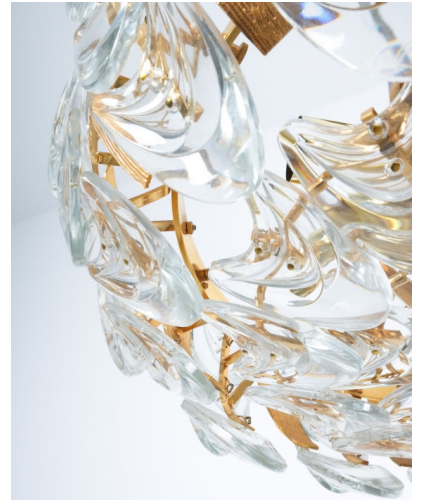

PALWA ONE OF TWO GOLD BRASS AND GLASS SEMI FLUSH MOUNTS, 1960

\$4,400

SKU: N/A | **Categories:** [Chandeliers](#), [Lighting](#), [New](#) | **Tags:** [brass](#), [Glass](#), [gold](#), [palwa](#), [palwa chandelier](#), [sciolar](#)

GALLERY IMAGES

PRODUCT DESCRIPTION

Palwa. One of two gold brass and glass semi flush mounts, 1960- priced individually, per piece.

Beautiful Palwa gold brass and glass flush mount, circa 1960. Measuring 15.8" in diameter this fixture is comprised of a plentitude of glass 'scales' and brass elements.

The condition is excellent, restored. It holds six e14 bulbs. Heights is 5.9". We have a matching 15.8" flush mount available and larger chandeliers available also.

Please note that we can provide you with different sizes/length of stems or even switch to a chain, according to your requirements.

ADDITIONAL INFORMATION

Dimensions	40 × 40 × 30 cm
creator	Palwa
material	Gilt Brass, Glass
period	1960-1970

YOU MAY ALSO LIKE...

Palwa Gold Brass and Glass Flush Mount, circa 1960

Palwa Large Gold Brass Glass Semi Flushmount by Palwa, 1960