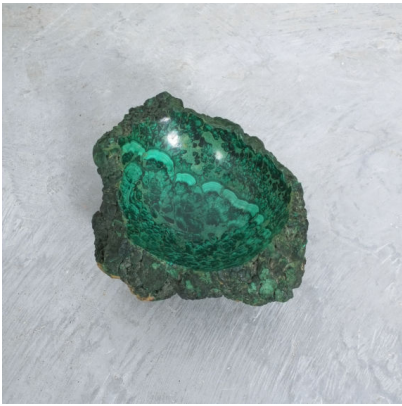

MALACHITE SPECIMEN BOWL CATCH-ALL VIDE POCHE, CIRCA 1960

\$600

SKU: N/A | **Categories:** [New](#), [Objects](#) | **Tags:** [Catch-All](#), [malachite](#), [Vide Poche](#)

GALLERY IMAGES

PRODUCT DESCRIPTION

Malachite specimen bowl catch-all Vide Poche, circa 1960

Nice 2.2kg vide poche carved from a single piece of malachite.

Measuring: 6.7" x 5.7" x 3.1" approximately.

It's in good condition, no chips. Very heavy quality.

ADDITIONAL INFORMATION

Dimensions	17 × 14.5 × 7.9 cm
material	malachite
period	1960

YOU MAY ALSO LIKE...

[Murano Hat Vase or Bowl Glass, Italy, circa 1970](#)

[Shell Shaped Gold Ceramics Midcentury Large Bowl, Italy](#)