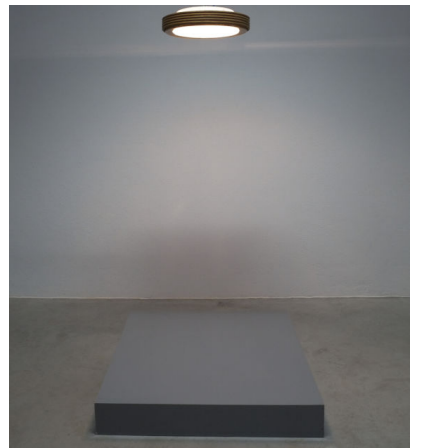

DORIA RATTAN AND GLASS FLUSH MOUNT, GERMANY, 1965

\$2,800

SKU: N/A | **Categories:** [Flush Mounts](#), [Lighting](#), [New](#) | **Tags:** [Doria](#), [Doria Leuchten](#)

GALLERY IMAGES

PRODUCT DESCRIPTION

Doria Rattan and glass flush mount, Germany, 1965.

Stylish 17.3" flush mount with a rattan ring around a copper frame holding a craquelure glass.

It's marked Doria and in very good condition, it has been professionally cleaned, polished and rewired (3x e26/27 bulbs).

ADDITIONAL INFORMATION

Dimensions	44 × 44 × 14 cm
creator	Doria
material	Glass, Brass
period	1970-1980

YOU MAY ALSO LIKE...

Doria Globe
Pendant Lamps
Large Pair Brass
Clear Glass Lights,
Germany 1970

Glass Flush Mounts
by Hillebrand