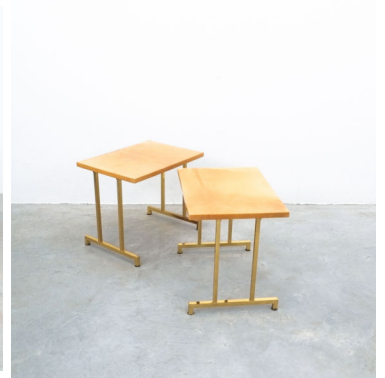

**[Aldo Tura Pair of
Tan Parchment
Brass Coffee or Side
Tables, Italy, 1970](#)**