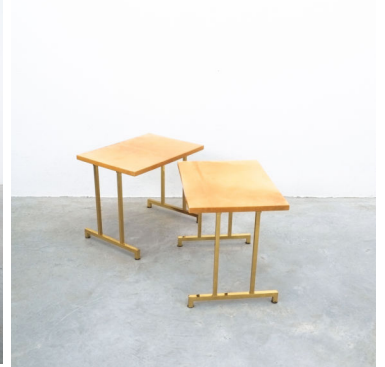

DE SEDE TABLE DS 47 TABLE LEATHER BRONZE MIRROR, CIRCA 1970

\$3,950

SKU: N/A | **Categories:** [Coffee Tables](#), [New](#), [Tables](#) | **Tags:** [de sede](#), [leather table](#)

GALLERY IMAGES

PRODUCT DESCRIPTION

De Sede large leather table with bronze mirror glass top, Switzerland 1970
Beautiful, well sized rectangular table, fully wrapped in the trademark thick bull leather of the
Ds-47 series.

The leather is rustique brown with a nice patina to it and in very good condition.
The table top is made from bronzed mirror glass with rounded corners and also in very good
condition with no chips. Some aging stains are visible.

Dimensions are: 53.14" x 29.52" x 15.35" (height).

ADDITIONAL INFORMATION

Dimensions	135 × 75 × 39 cm
material	bronzed mirror, Leather
period	1980-1990
creator	de sede

YOU MAY ALSO LIKE...

**[De Sede Planter DS
47 Series Leather
Wrapped,
Switzerland, Circa
1970](#)**

**[De Sede Table DS
47 Square Table
Leather Bronze
Mirror, Circa 1970](#)**

**[Vignelli Massive 4
Block Travertine
Glass Coffee Table,
circa 1970](#)**

**[Aldo Tura Pair of
Tan Parchment
Brass Coffee or Side
Tables, Italy, 1970](#)**