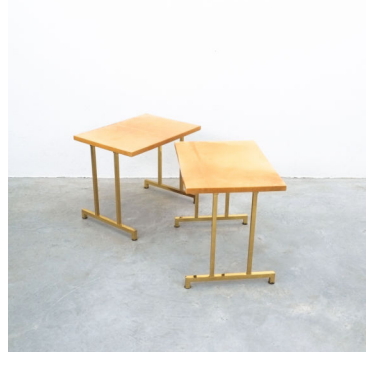

GALLERY IMAGES

PRODUCT DESCRIPTION

De Sede

Rare planter by De Sede Switzerland wrapped in leather and in great condition.

16.5" square planter on casters with a blackened metal insertion.

It's wrapped in the thick trademark bull leather of the DS 47 series.

The condition is very good, some traces of use on the inside of the metal pot.

Dimensions are: 16.53" x 16.53" x 16.14" (height).

ADDITIONAL INFORMATION

Dimensions	42 × 42 × 41 cm
material	bronzed mirror, Leather
period	1980-1990
creator	de sede

YOU MAY ALSO LIKE...

**[De Sede Table DS
47 Square Table
Leather Bronze
Mirror, Circa 1970](#)**

**[Planter Pot Brass
Chrome Jardinière,
Italy, circa 1970](#)**

**[Aldo Tura Pair of
Tan Parchment
Brass Coffee or Side
Tables, Italy, 1970](#)**