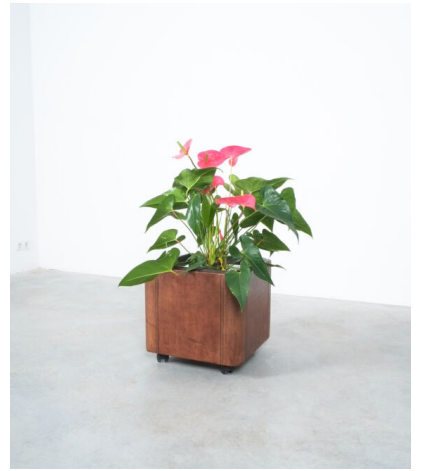

DE SEDE PLANTER DS 47 SERIES LEATHER WRAPPED, SWITZERLAND, CIRCA 1970

\$1,800

SKU: N/A | **Categories:** [New](#), [Objects](#), [Storage](#) | **Tags:** [de sede](#), [leather planter](#), [planter](#)

GALLERY IMAGES

PRODUCT DESCRIPTION

De Sede

Rare planter by De Sede Switzerland wrapped in leather and in great condition.

16.5" square planter on casters with a blackened metal insertion.

It's wrapped in the thick trademark bull leather of the DS 47 series.

The condition is very good, some traces of use on the inside of the metal pot.

Dimensions are: 16.53" x 16.53" x 16.14" (height).

ADDITIONAL INFORMATION

Dimensions	42 × 42 × 41 cm
material	bronzed mirror, Leather
period	1980-1990
creator	de sede