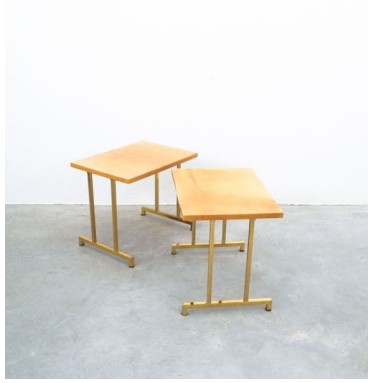

DE SEDE TABLE DS 47 SQUARE TABLE LEATHER BRONZE MIRROR, CIRCA 1970

\$2,950

SKU: N/A | **Categories:** [Coffee Tables](#), [New](#), [Tables](#) | **Tags:** [de sede](#), [leather table](#)

GALLERY IMAGES

PRODUCT DESCRIPTION

De Sede leather table with bronze mirror glass top in best condition, Switzerland 1970. Beautiful table, well sized with 31" and fully wrapped in the trademark thick bull leather of the Ds-47 series.

The leather is rustique brown with a nice patina to it and in very good to excellent condition. The table top is made from bronzed glass with rounded corners and also in very good condition with no chips.

Dimensions are: 31.5" x 31.5" x 15.35" (height).

ADDITIONAL INFORMATION

Dimensions	80 × 80 × 39 cm
material	bronzed mirror, Leather
period	1980-1990
creator	de sede

YOU MAY ALSO LIKE...

**Vignelli Massive 4
Block Travertine
Glass Coffee Table,
circa 1970**