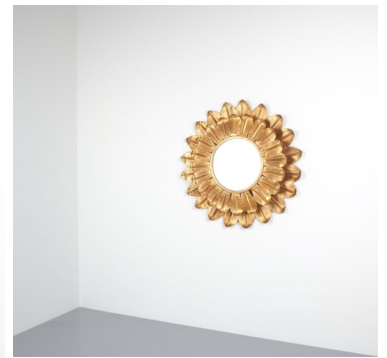

BEVELED EDGES LARGE ROUND BRASS WALL MIRROR, ITALY, CIRCA 1955

\$3,800

SKU: N/A | **Categories:** [Mirrors](#), [New](#) | **Tags:** [beveled](#), [brass mirror](#)

GALLERY IMAGES

PRODUCT DESCRIPTION

Beveled Edges Large 32" brass wall mirror, Italy.

Round Italian wall mirror with minimal brass frame.

Elegant and large wall mirror with a slender brass frame.

Some patina to the frame, the beveled mirror-glass is in good condition with minimal wear, good vintage overall condition.

Dimensions are 31.7" x 1.57".

ADDITIONAL INFORMATION

Dimensions	80.5 × 80.5 × 3.99 cm
material	Glass, mirror, brass
period	1950 - 1960

YOU MAY ALSO LIKE...

Dino Cavalli Walnut Mirror, 19.5" Midcentury, Italy 1965

Sunburst Solid Brass Midcentury Mirror, France, circa 1955

Max Ingrand Illuminated Fontana Arte Mirror, Italy, circa 1960

Sunburst Large Round Gold Leaf Backlit Mirror, France 1960