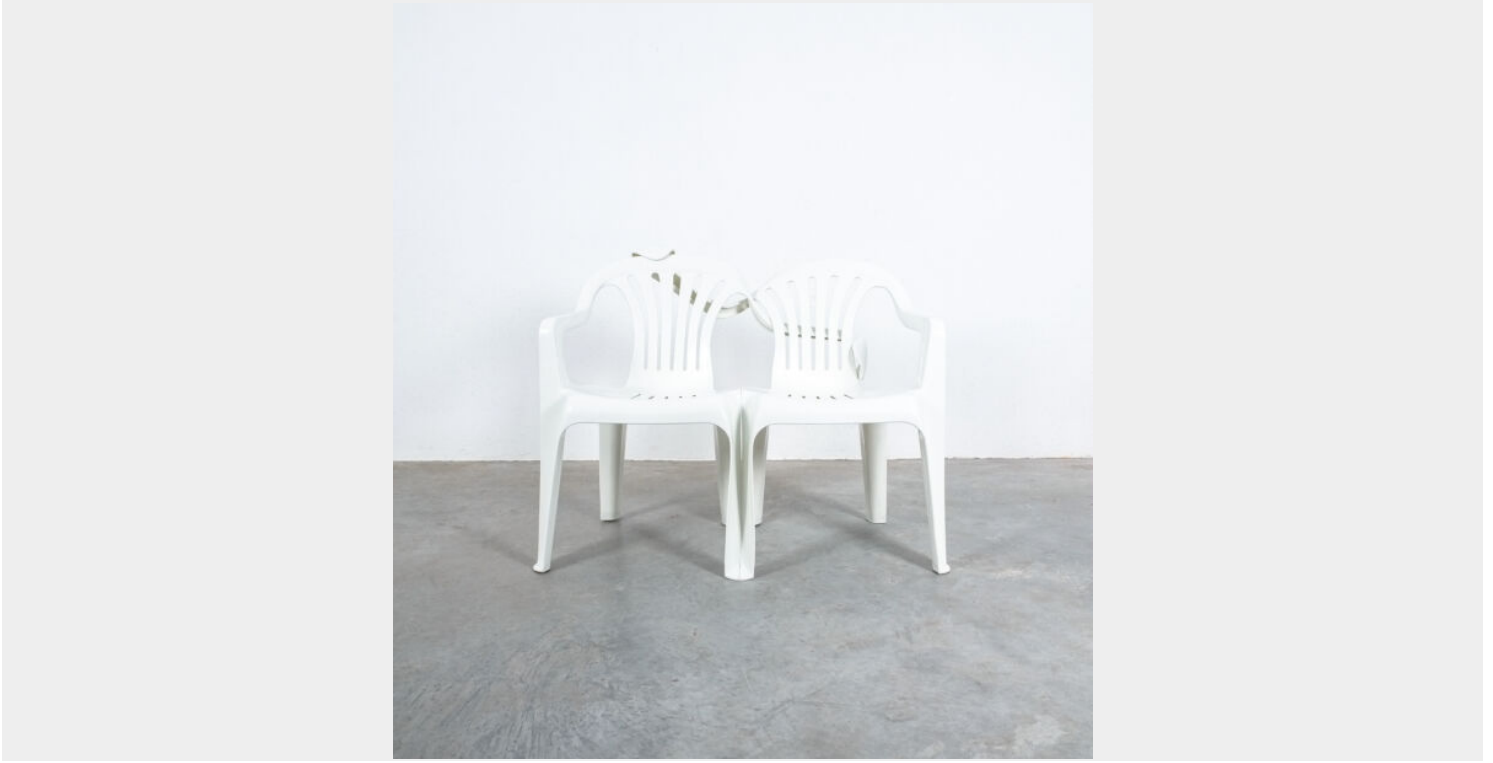

## BERT LOESCHNER DUDES WHITE PLASTIC CHAIR APPROPRIATION

**\$8,500**

**SKU:** N/A | **Categories:** [Arm Chairs](#), [Art](#), [Benches](#), [New](#), [Objects](#), [Seating](#) | **Tags:** [bert loeschner](#), [charles ray eames](#), [eames](#)

## GALLERY IMAGES

## **PRODUCT DESCRIPTION**

Bert Loeschner One of a kind interpretation of the plastic chair that has been most frequently sold worldwide.

It's an iconic success-story that here undergoes a radical transformation, adding an emotional side to the somewhat rational minimax principle underlying the original design.

Gently hugging one another, widening possibilities of the act of sitting, joining in.

This double seater or bench derives from a limited series of 10 pieces and is number 4.

Measurements are 16.5 (seat height) x 39.37" (width) x 23.62" (d) 31.5" (h)