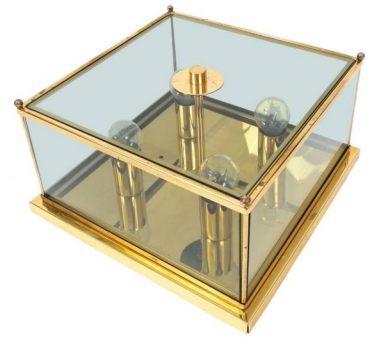

GALLERY IMAGES

PRODUCT DESCRIPTION

Art Deco Nightstands or Sofa Side Tables from Burl Wood, Italy, circa 1940. Very elegant pair of identical tables measuring 15.74" (h) x 24.4"(w) x 15.55"(d). They are in good original condition and have been gently cleaned and re-polished.

ADDITIONAL INFORMATION

Dimensions	40 × 62 × 41 cm
creator	unkown
material	wood
period	1930 - 1940

YOU MAY ALSO LIKE...

**Art Deco Pair of
Glass and Brass
Sconces
Refurbished, Italy,
circa 1940**

**Art Deco Style
Artisan Solid Brass
Wall Lamps
Sconces, France
1950**

**Art Deco Opal Glass
Pendants**

**Art Deco Brass and
Glass Flush Mount**