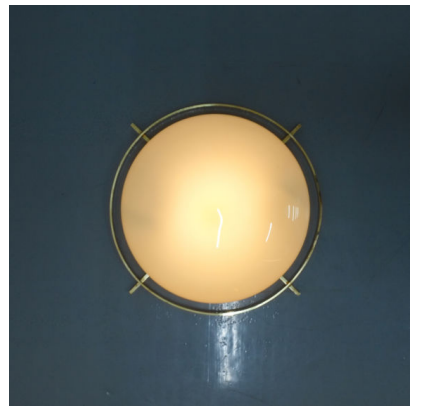

ART DECO PAIR OF GLASS FLUSH MOUNTS, AUSTRIA, CIRCA 1925

\$4,400

SKU: N/A | **Categories:** [Flush Mounts](#), [Lighting](#), [New](#) | **Tags:** [art deco](#), [brass](#), [flush mount](#), [Glass](#)

GALLERY IMAGES

PRODUCT DESCRIPTION

Art Deco. Nice pair of ceiling lights from yellow-ish glass and polished brass frames. Both are in very good, refurbished condition, newly rewired. Measurements are 20.5" x 4.7". Sold as a pair. 2 large e26/27 bulbs per lamp. Beautiful for any hallway or juxtapositions in adjacent rooms.

ADDITIONAL INFORMATION

Dimensions	52 × 52 × 12 cm
creator	unknown
material	Glass, Brass
period	1920 - 1930

YOU MAY ALSO LIKE...

**Art Deco Pair of
Glass and Brass
Sconces
Refurbished, Italy,
circa 1940**