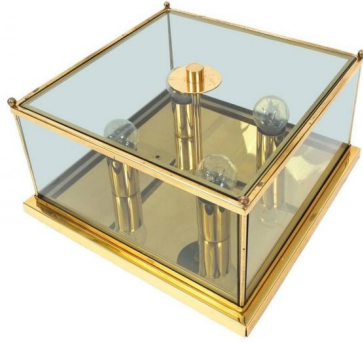

ART DECO PAIR OF GLASS FLUSH MOUNTS, AUSTRIA, CIRCA 1925

\$4,400

SKU: N/A | **Categories:** [Flush Mounts](#), [Lighting](#), [New](#) | **Tags:** [art deco](#), [brass](#), [flush mount](#), [Glass](#)

GALLERY IMAGES

PRODUCT DESCRIPTION

Art Deco. Nice pair of ceiling lights from yellow-ish glass and polished brass frames. Both are in very good, refurbished condition, newly rewired. Measurements are 20.5" x 4.7". Sold as a pair. 2 large e26/27 bulbs per lamp. Beautiful for any hallway or juxtapositions in adjacent rooms.

ADDITIONAL INFORMATION

Dimensions	52 × 52 × 12 cm
creator	unknown
material	Glass, Brass
period	1920 - 1930

YOU MAY ALSO LIKE...

**Art Deco Pair of
Glass and Brass
Sconces
Refurbished, Italy,
circa 1940**

**Art Deco Brass and
Glass Flush Mount**

**Jean Perzel 3 Large
Art Deco Brass and
Glass Flush Mounts**